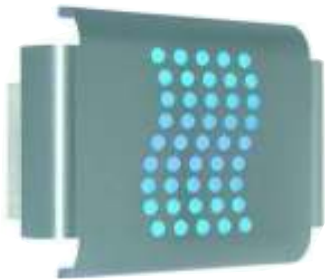

CHRIS ROE

the catering equipment professionals

Insect Killers - Front of House

- Efficient fly traps for front of house use
- Stylish and silent
- Available in two sizes
- Stainless steel finish
- Insects are attracted to replaceable glue board
- Spare tubes readily available

MODEL	H	W	D	POWER	COMMENT	OUR PRICE
FG1	250	345	115	18W	90 sq metre luring range	154.00
					Pack of 6 replacement boards for FG1	21.00
FG2	250	585	140	36W	180 sq metre luring range	176.00
					Pack of 6 replacement boards for FG2	31.00
Delivery and installation (wall mounting)						20.00
Power: 13 amp socket						