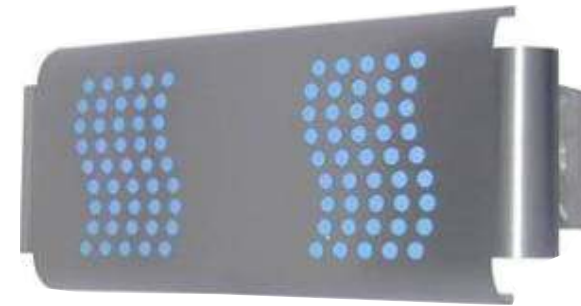

CHRIS ROE

the catering equipment professionals

Insect Killers - Front of House

- Efficient fly traps for front of house use
- Stylish and silent
- Available in two sizes
- Stainless steel finish
- Insects are attracted to replaceable glue board
- Spare tubes readily available

MODEL	H	W	D	POWER	COMMENT	OUR PRICE
FG1	250	345	115	18W	90 sq metre luring range	154.00
					Pack of 6 replacement boards for FG1	21.00
FG2	250	585	140	36W	180 sq metre luring range	176.00
					Pack of 6 replacement boards for FG2	31.00
Delivery and installation (wall mounting)						20.00
Power: 13 amp socket						