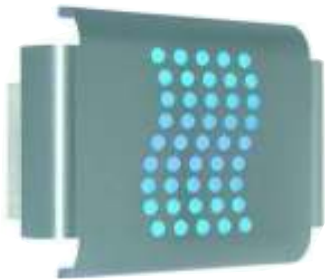

CHRIS ROE

the catering equipment professionals

Insect Killers - Front of House

- Efficient fly traps for front of house use
- Stylish and silent
- Available in two sizes
- Stainless steel finish
- Insects are attracted to replaceable glue board
- Spare tubes readily available

MODEL	H	W	D	POWER	COMMENT	OUR PRICE
FG1	250	345	115	40	90 sq metre luring range	154.00
					Pack of 6 replacement boards for FG1	21.00
FG2	250	585	140	70	180 sq metre luring range	176.00
					Pack of 6 replacement boards for FG2	31.00
					Delivery and installation (wall mounting)	20.00
					Power: 13 amp socket	