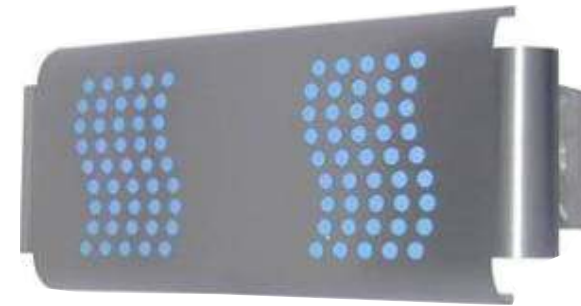

CHRIS ROE

the catering equipment professionals

Insect Killers - Front of House

- Efficient fly traps for front of house use
- Stylish and silent
- Available in two sizes
- Stainless steel finish
- Insects are attracted to replaceable glue board
- Spare tubes readily available

MODEL	H	W	D	POWER	COMMENT	OUR PRICE
FG1	250	345	115	40	90 sq metre luring range	154.00
					Pack of 6 replacement boards for FG1	21.00
FG2	250	585	140	70	180 sq metre luring range	176.00
					Pack of 6 replacement boards for FG2	31.00
					Delivery and installation (wall mounting)	20.00
					Power: 13 amp socket	